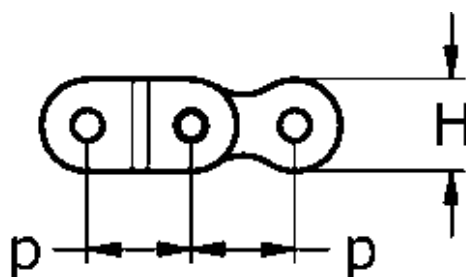

Article number: 61370235202008

Description: Tsubaki 12 B-2 Duplex double cranked link 2POL
Neptune.

Note: 12 B-2

Measures

$b1 = 11.68$	$t = 1.8$
$d1 = 12.07$	
$d2 = 5.72$	
$H = 16.1$	
$L1 = 20.85$	
$P = 19.05$	
$pt = 19.46$	
$T = 1.8$	