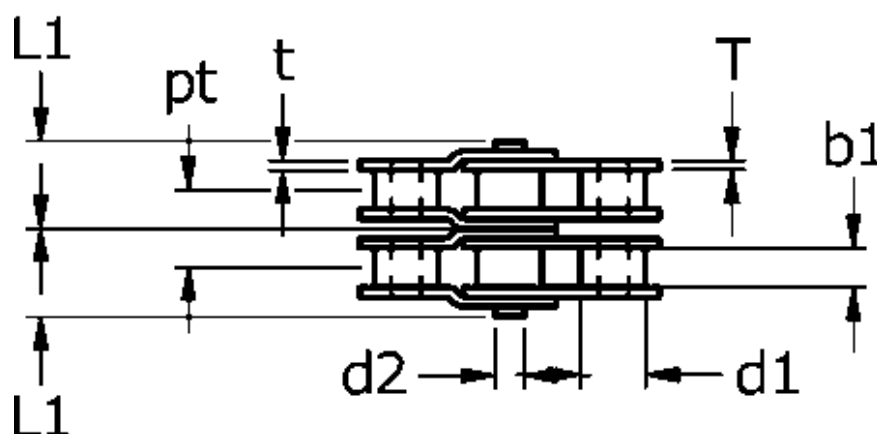

Article number: 61370235202008

Description: Tsubaki 12 B-2 Duplex double cranked link 2POL
Neptune.

Note: 12 B-2

Measures

$b1 = 11.68$	$t = 1.8$
$d1 = 12.07$	
$d2 = 5.72$	
$H = 16.1$	
$L1 = 20.85$	
$P = 19.05$	
$pt = 19.46$	
$T = 1.8$	